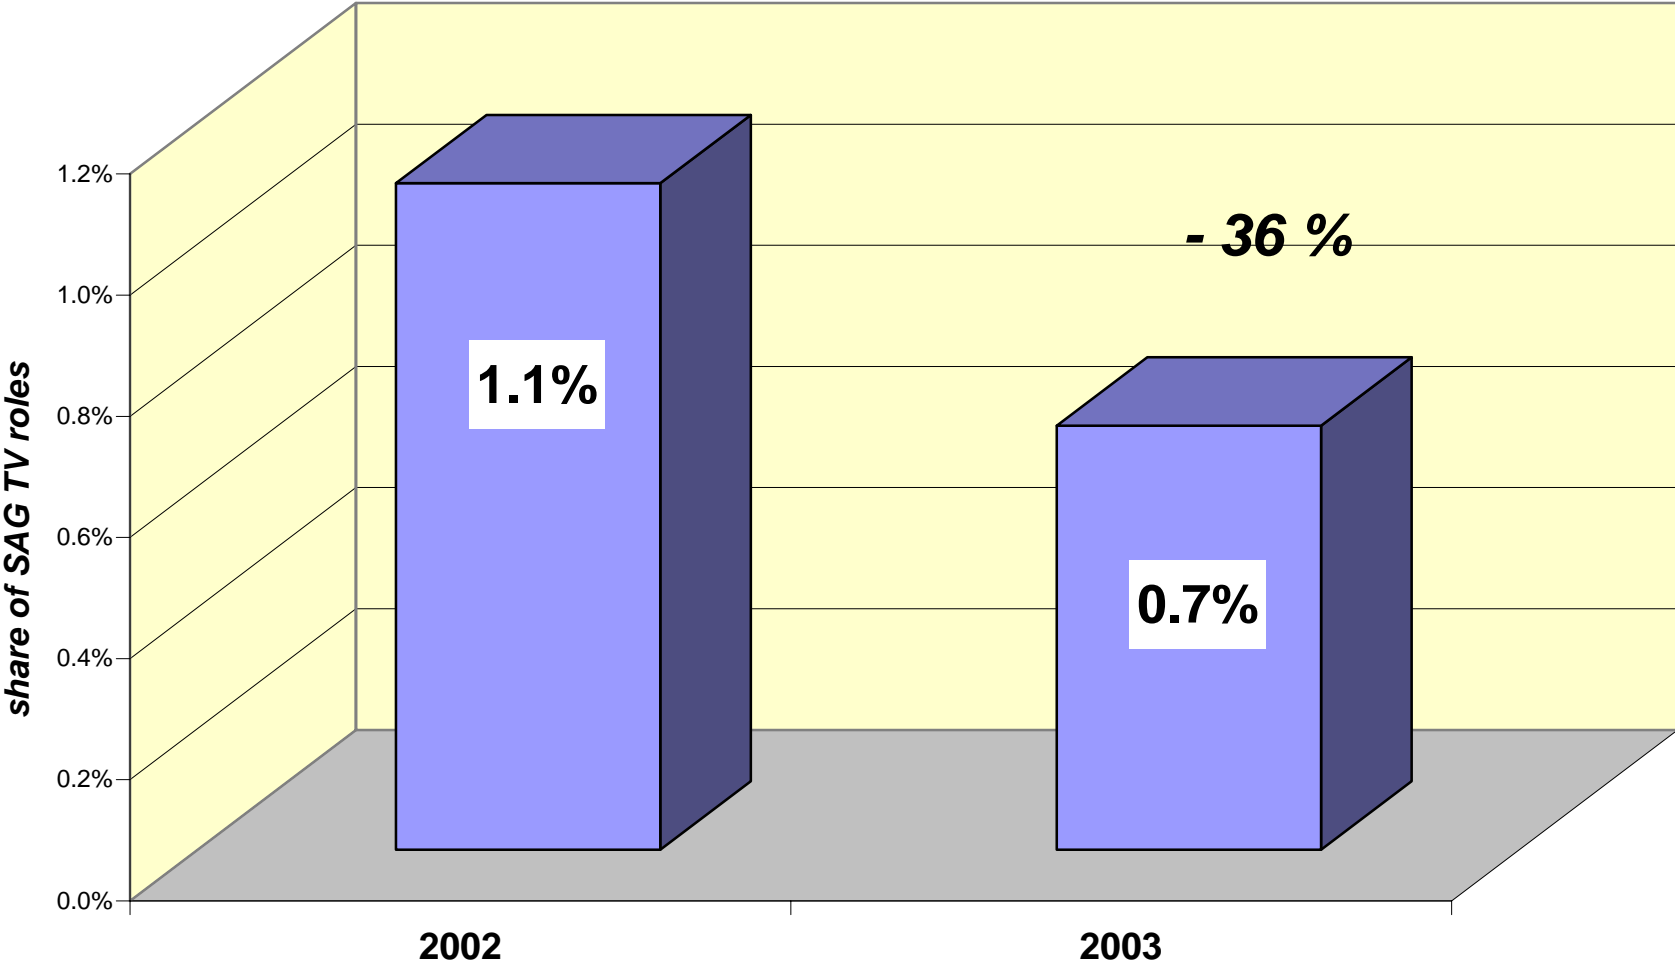

Decline in SAG Asian/Pacific Male Lead TV Roles: 2003 vs 2002

Source: Casting Data Reports, compiled based on information supplied by producers

Decline in SAG Asian/Pacific Share of Male Lead TV Roles: 2003 vs 2002

Source: Casting Data Reports, compiled based on information supplied by producers

Number

	2002	2003	% chng
Latino/Hispanic	653	441	-32%
Asian/Pacific	115	74	-36%

Share

	2002	2003	% chng
Latino/Hispanic	6.4%	4.5%	-30%
Asian/Pacific	1.1%	0.7%	-36%