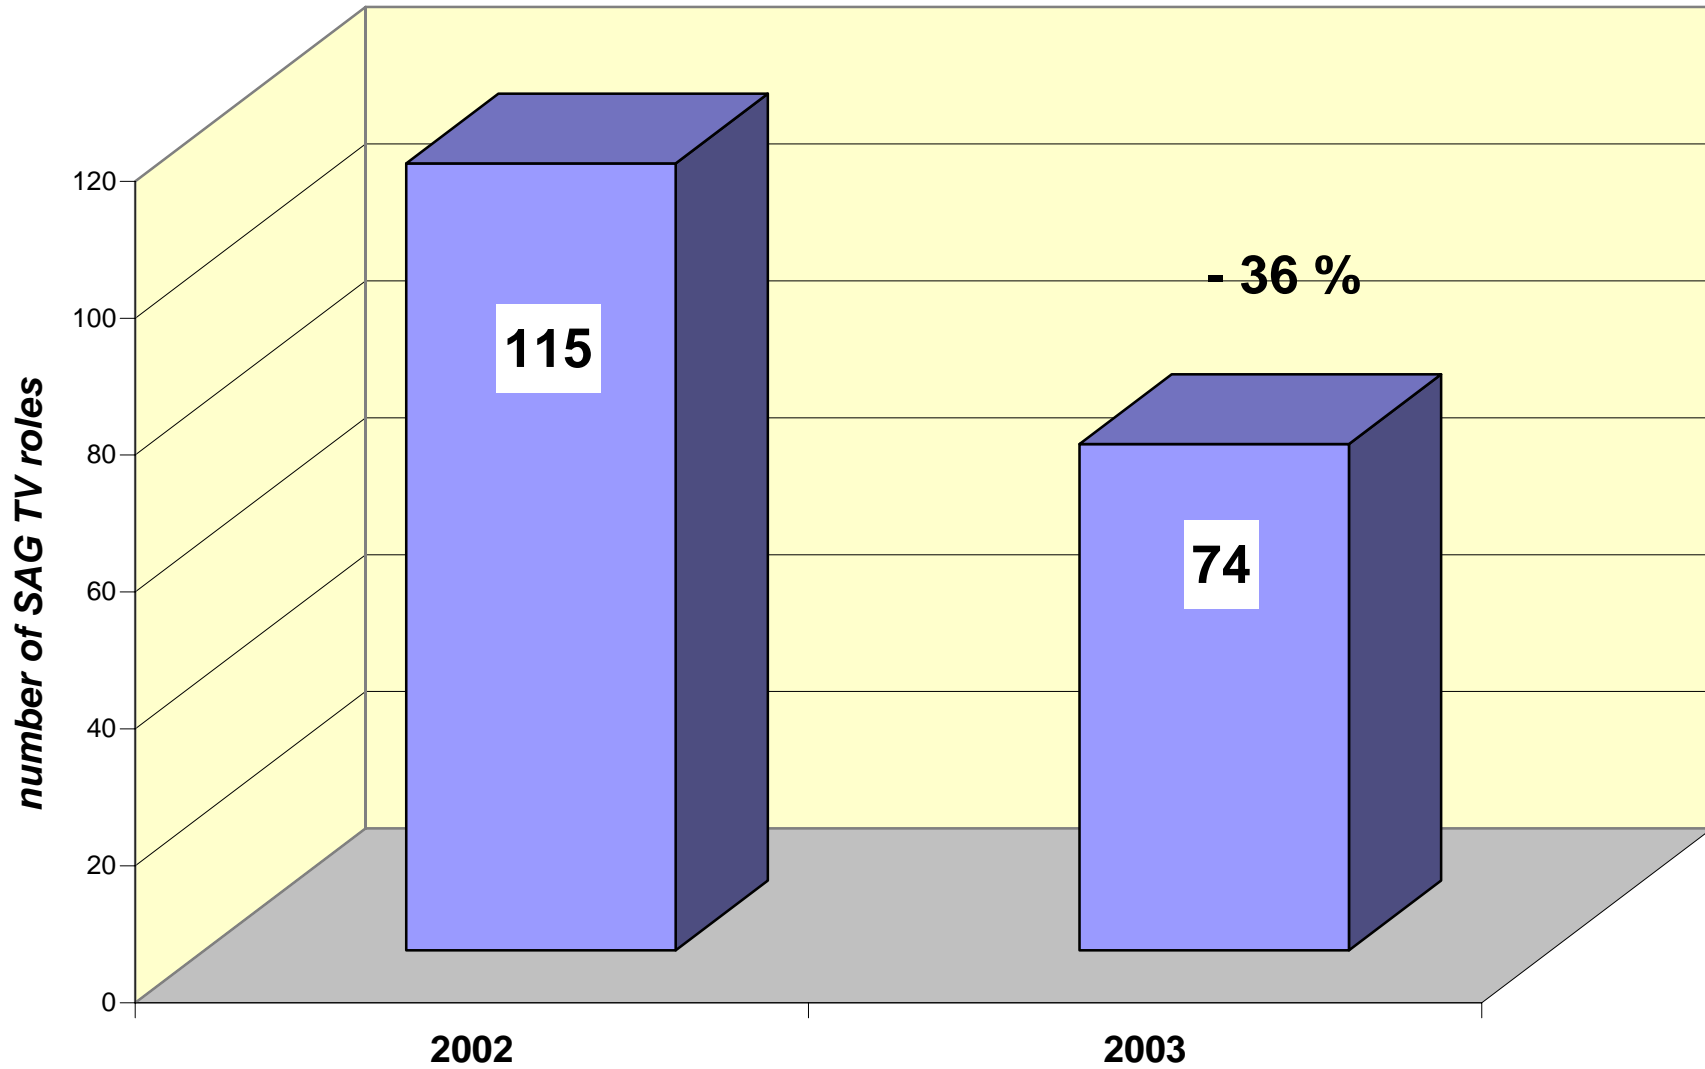

Decline in SAG Asian/Pacific Male Lead TV Roles: 2003 vs 2002

Source: Casting Data Reports, compiled based on information supplied by producers

Decline in SAG Asian/Pacific Share of Male Lead TV Roles: 2003 vs 2002

Source: Casting Data Reports, compiled based on information supplied by producers

Number

	2002	2003	% chng
Latino/Hispanic	653	441	-32%
Asian/Pacific	115	74	-36%

Share

	2002	2003	% chng
Latino/Hispanic	6.4%	4.5%	-30%
Asian/Pacific	1.1%	0.7%	-36%