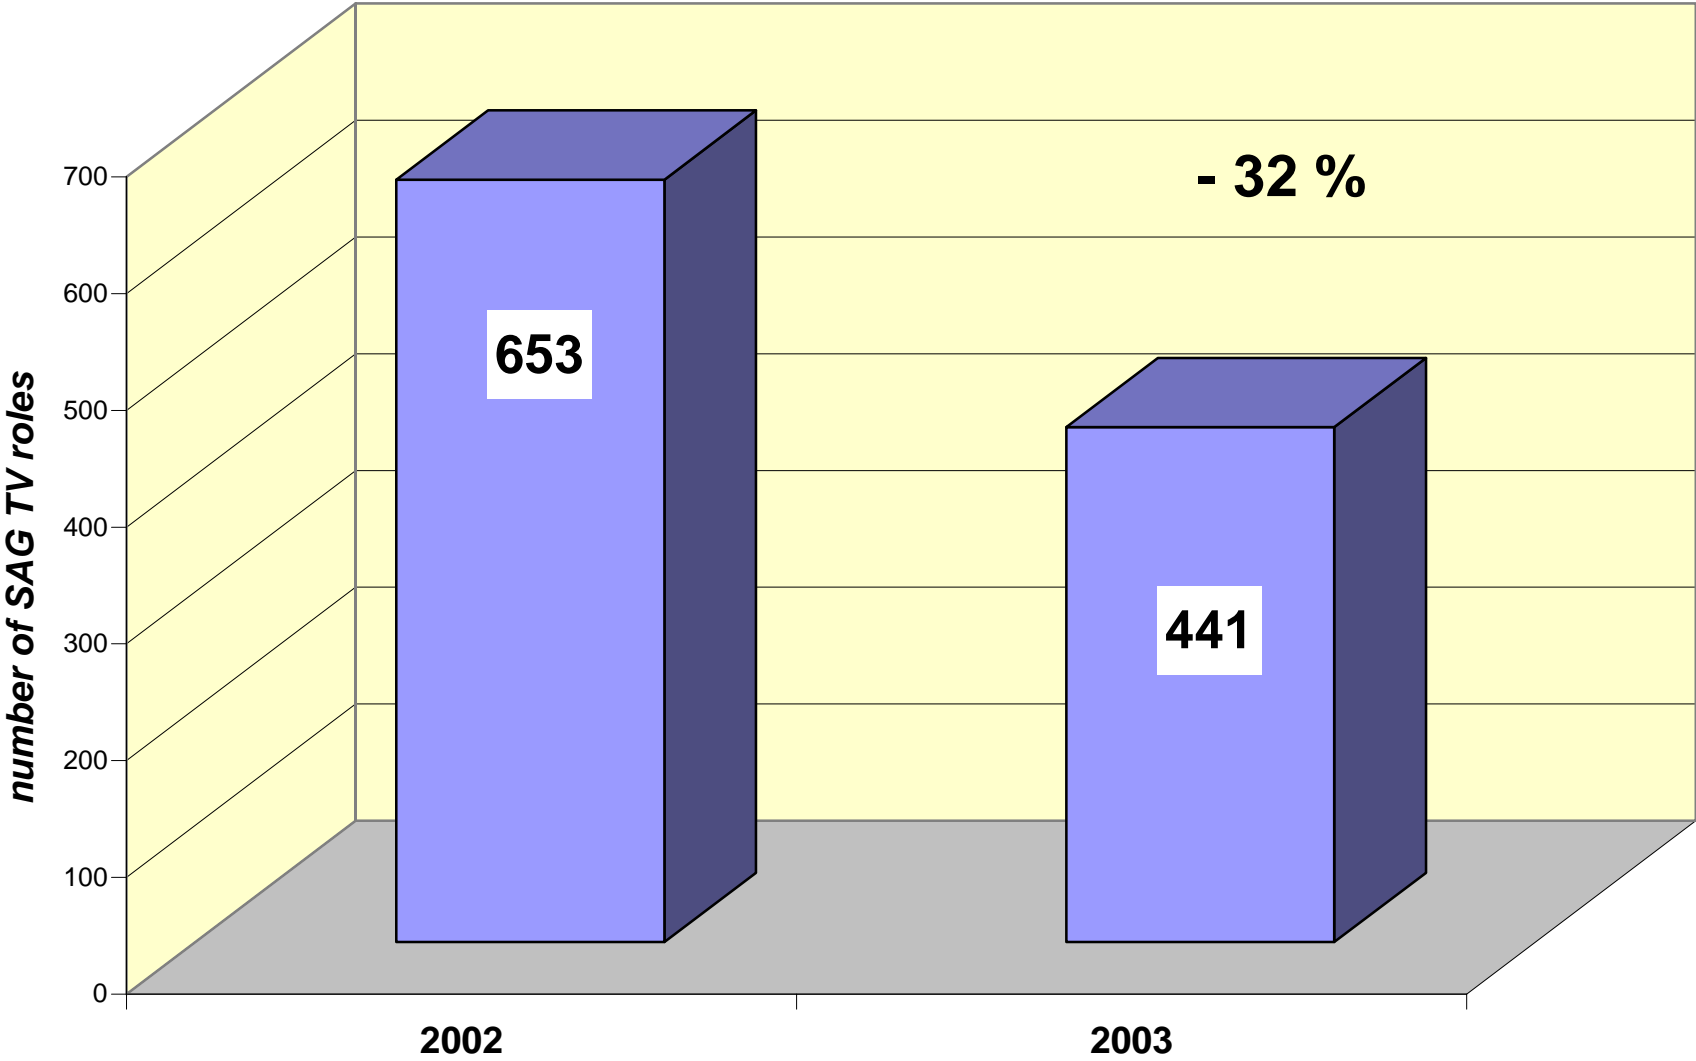

Decline in SAG Latino/Hispanic Male Lead TV Roles: 2003 vs 2002

Source: Casting Data Reports, compiled based on information supplied by producers

**Decline in SAG Latino/Hispanic Share of Male Lead TV Roles
2003 vs 2002**

Source; Casting Data Reports, compiled based on information supplied by producers

Number

	2002	2003	% chng
Latino/Hispanic	653	441	-32%
Asian/Pacific	115	74	-36%

Share

	2002	2003	% chng
Latino/Hispanic	6.4%	4.5%	-30%
Asian/Pacific	1.1%	0.7%	-36%