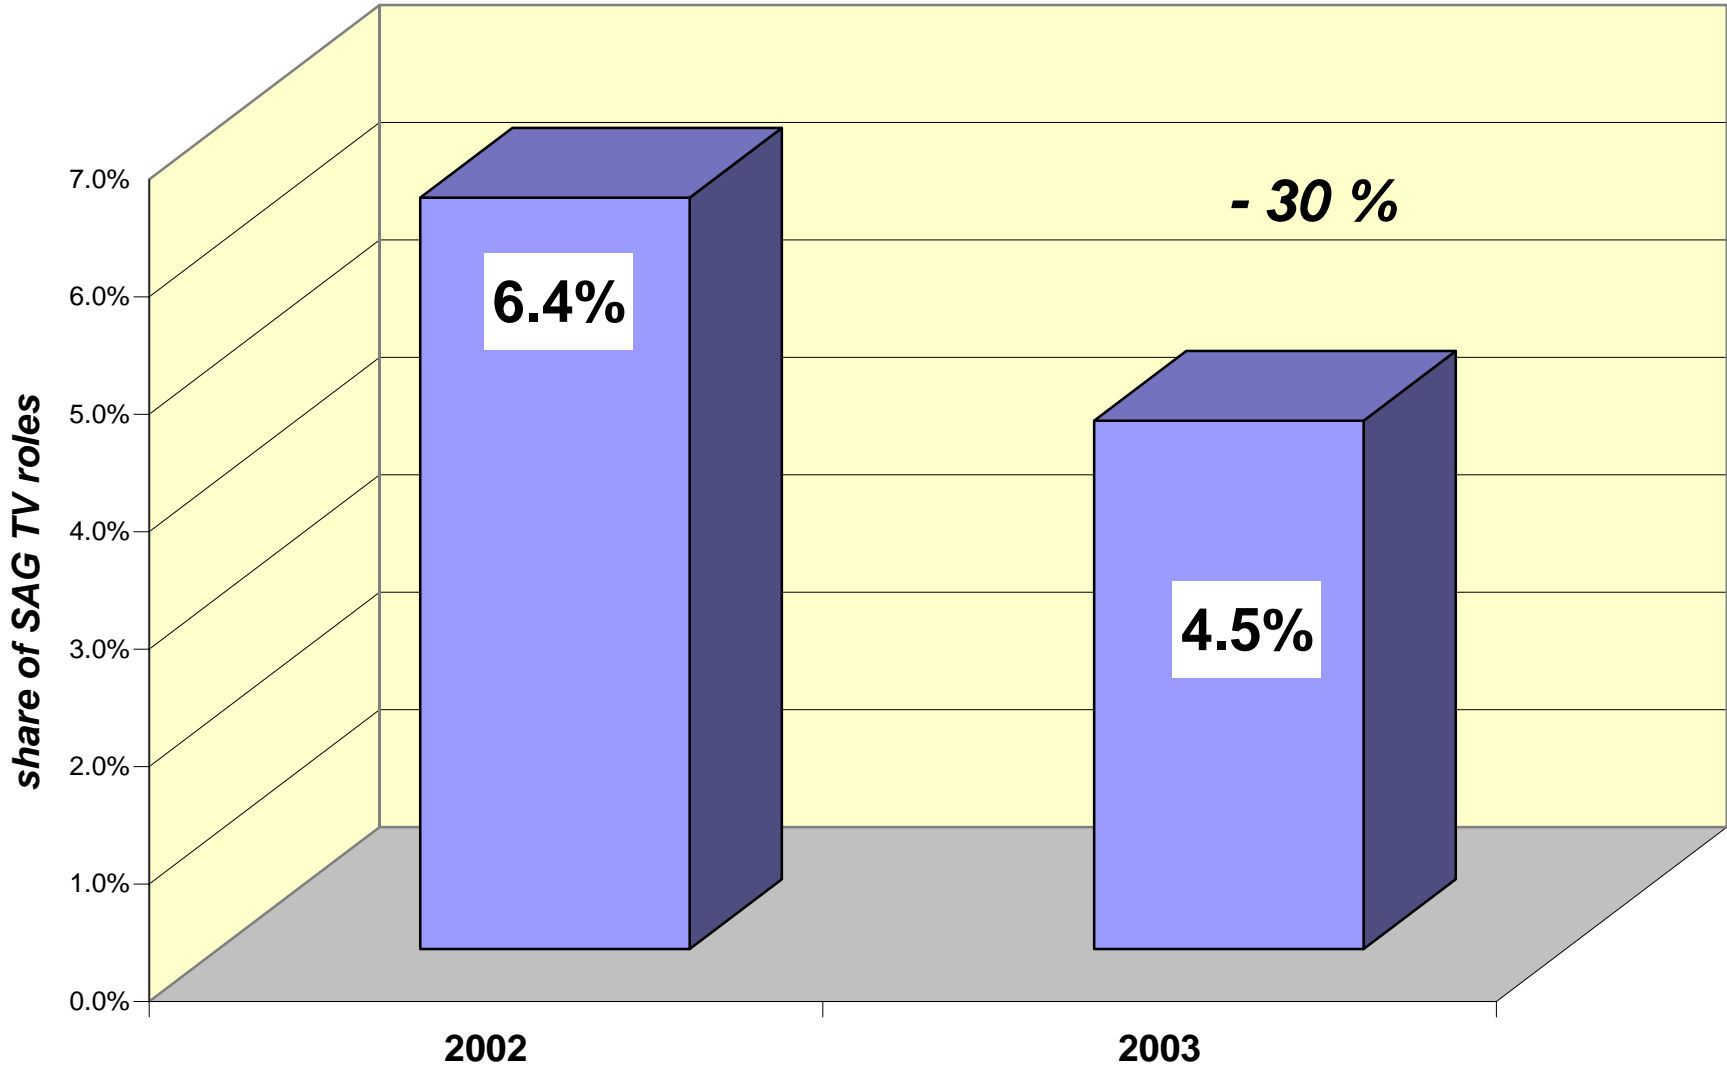

Decline in SAG Latino/Hispanic Male Lead TV Roles: 2003 vs 2002

Source: Casting Data Reports, compiled based on information supplied by producers

**Decline in SAG Latino/Hispanic Share of Male Lead TV Roles
2003 vs 2002**

Source; Casting Data Reports, compiled based on information supplied by producers

Number

	2002	2003	% chng
Latino/Hispanic	653	441	-32%
Asian/Pacific	115	74	-36%

Share

	2002	2003	% chng
Latino/Hispanic	6.4%	4.5%	-30%
Asian/Pacific	1.1%	0.7%	-36%